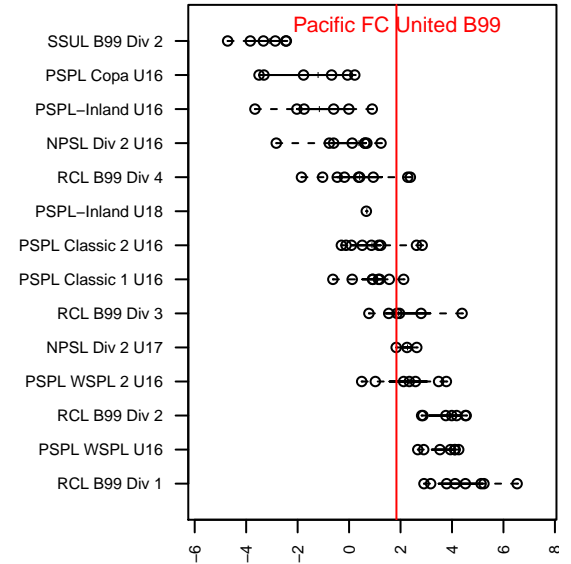

**attack and defense rating
relative to others at age
and all opponents in last 13 months**